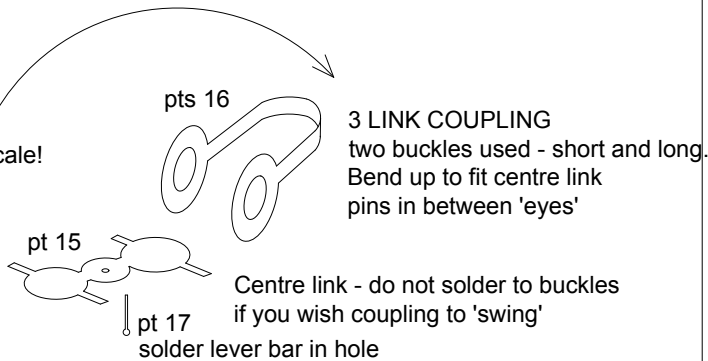

EBModels Billinton 6 wheel Tricompo Instruction diagrams

Numbers refer to parts as in text Copyright EBM 2005

This diagram is NOT to scale!

Gas switch mounts this end, and pipe runs over edge and down carriage end